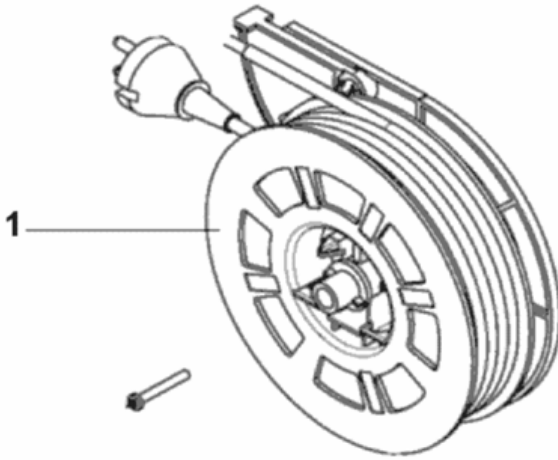

Cord set

Nilfisk Power

24-04-2012

Part List ID A1615

5