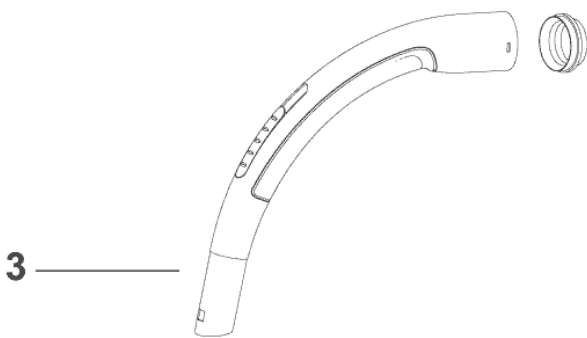

Hose and tube

Nilfisk Power

24-04-2012

Part List ID
A16111

11

Hose and tube

Nilfisk Power

24-04-2012

Part List ID

A16111

12

Pos	Part no.	Qty	Description	EAN
1	147 0483 500	1	TELESCOPIC TUBE CROME 32*	7319519656
1	147 0483 510	1	TELESCOPIC TUBE BRUSHED STEEL	5703887113
2	147 0462 510	1	HOSE CPL W BEND TUBE D32/	7319519659
2	147 0462 520	1	HOSE CPL.SILVER	5703887113
3	147 0243 520	1	BENT END BASIC AND MEDIUM	7319519659
5	147 0152 500	1	VALVE BENT END STD	7319519647