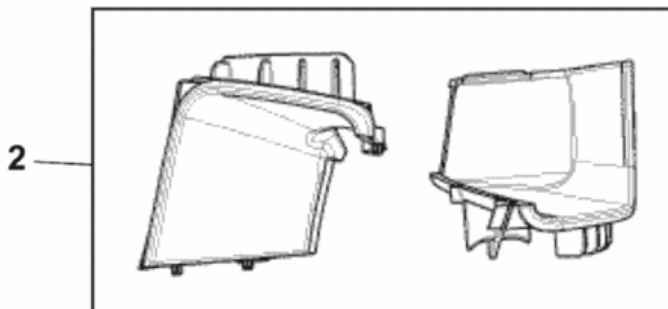

# Cord set

Nilfisk Power

24-04-2012

Part List ID A1615

5

Cord with plug/socket for bracket			
	Voltage	Plug type	
EU	220-240		
UK	220-240		
AUS/NZ	220-240		