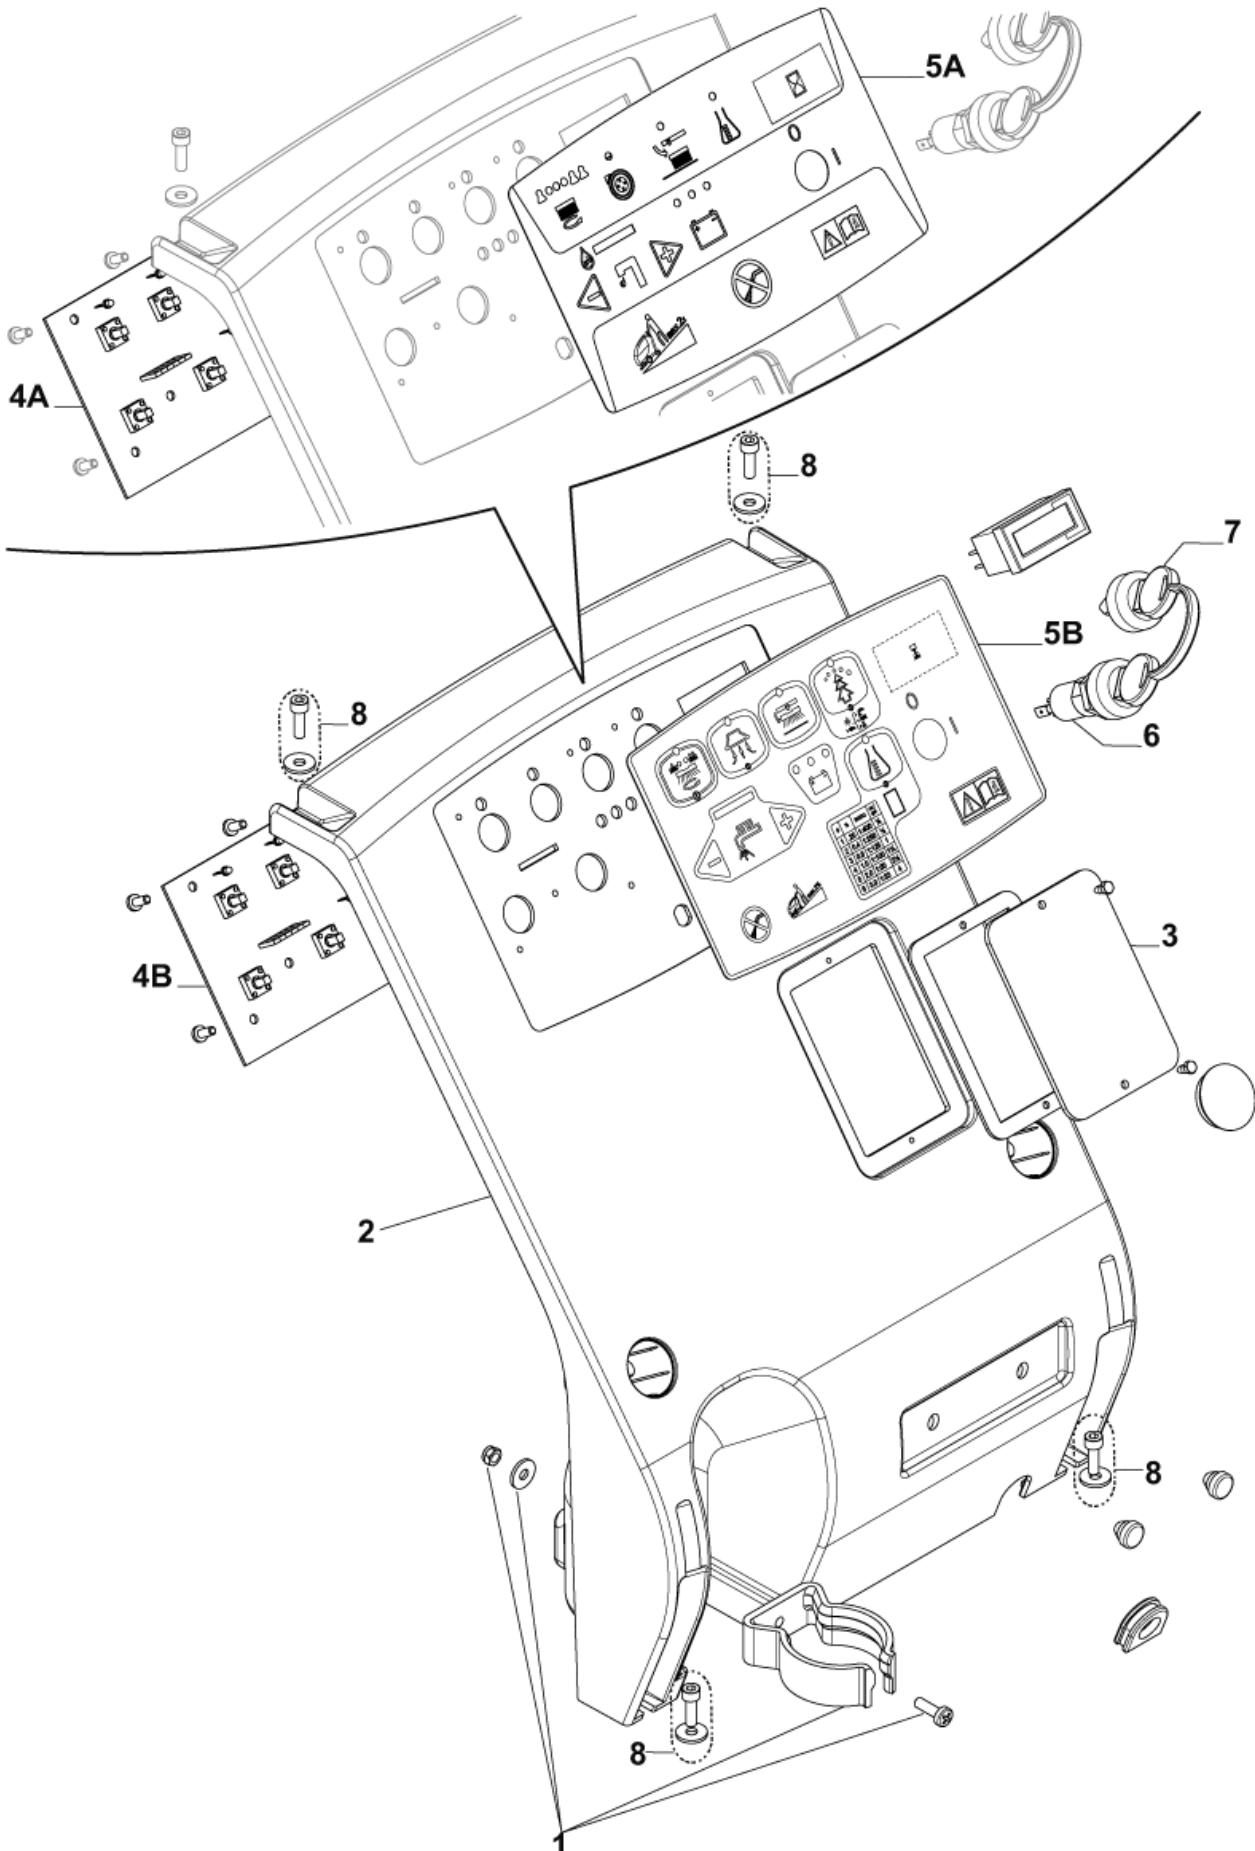

Control panel system

BA 651/BA751/BA751C/BA851

15-05-2012

StyMiste ID

BA65112

27

Control panel system

BA 651/BA751/BA751C/BA851

15-05-2012

StyMiste ID

BA65112

28

Pos	Vare nr.	Ant	Beskrivelse	
0	9097403000	1	HARNESS KEY	
1	909 6380 000	1	SLANGEKLEMME KIT	
2	9098632000	1	PANEL	
3	909 6655 000	1	COVER F INSPECTION PLATE	
6	146 2888 000	1	TÆNDINGSNØGLE	
7	146 2887 000	1	NØGLE (2 PCS) BA510SD	
8	9098302000	1	HARDWARE CONTROL PANEL KI T	
4A	9097378000	1	CARD ELECTRONIC	UNTIL MAY 2010
4B	9098556000	1	CARD ELECTRONIC TRACTION	FROM JUNE 2010
5A	9097382000	1	DECAL CONTROL PANEL	DISC MODELS UNTIL MAY 2010
5A	9097479000	1	DECAL CONTROL PANEL	CYL. MODEL UNTIL MAY 2010
5B	9098641000	1	DECAL CONTROL PANEL ECOFLEX	DISC MODELS FROM JUNE 2010
5B	9098642000	1	DECAL CONTROL PANEL ECOFLEX	CYL. MODEL FROM JUNE 2010
NI		1	DECAL NILFISK BA751 ECOFLEX	
NI		1	DECAL NILFISK BA751C ECOFLEX	
NI		1	DECAL NILFISK BA851 ECOFLEX	
NI		1	DECAL NILFISK BA651 ECOFLEX	
NI		1	DECAL NILFISK BA 551D ECOFLEX	
NI		1	DECAL NILFISK BA 611D ECOFLEX	
NI		1	DECAL NILFISK BA 531D ECOFLEX	
NI		1	DECAL NILFISK BA 451D ECOFLEX