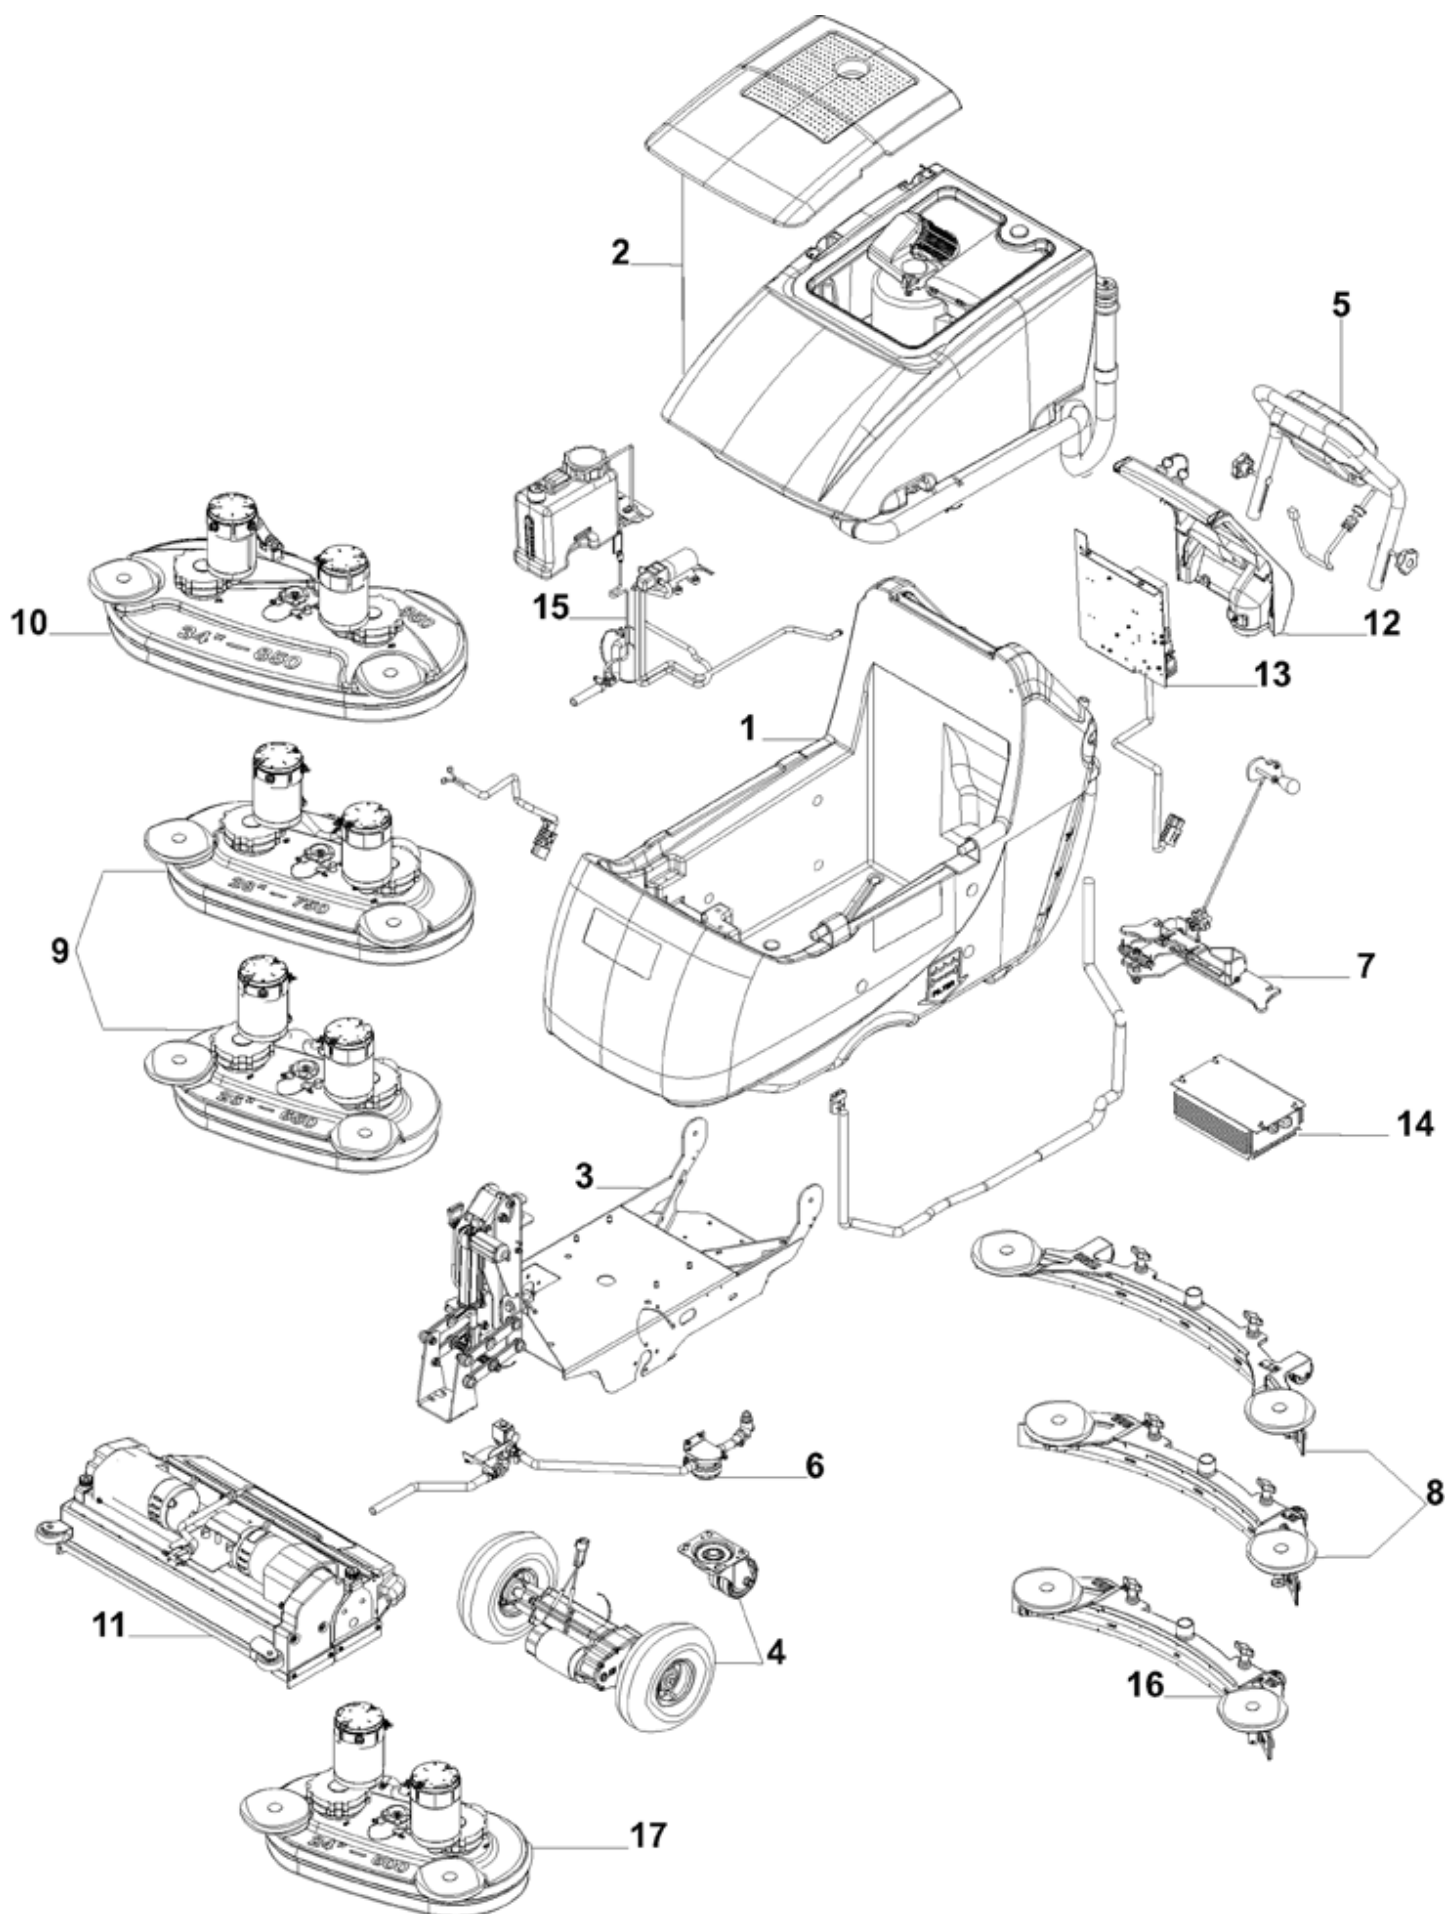

Oversigtsbillede

BA 651/BA751/BA751C/BA851

15-05-2012

StyMiste ID

BA65100

3

Oversigtsbillede

BA 651/BA751/BA751C/BA851

15-05-2012

StyMiste ID
BA65100

4

Pos	Vare nr.	Ant	Beskrivelse
1		1	USE LINK SOLUTION TANK
2		1	USE LINK RECOVERY TANK
3		1	USE LINK CHASSIS SYSTEM
4		1	USE LINK WHEELS AND DRIVE
5		1	USE LINK HANDLE ASSEMBLY
6		1	USE LINK SOLUTION SYSTEM
7		1	USE LINK SQUEEGEE HOLDER
8		1	USE LINK SQUEEGEE SYSTEMS
9		1	USE LINK BRUSHES SYSTEMS BA 651 - BA 751
10		1	USE LINK BRUSHES SYSTEM BA 851
11		1	USE LINK CYLBRSHES SYSTEM
12		1	USE LINK CONTROL PANEL SYSTEM
13		1	USE LINK ELECTRICAL COMPONENTS
14		1	USE LINK BATTERY CHARGER
15		1	USE LINK ACCESSORIES - EDS SYSTEM
16		1	USE LINK ACCESSORIES - SQUEEGEE SYSTEM 840MM/33"
17		1	USE LINK ACCESSORIES - BRUSH DECK 600MM/24"