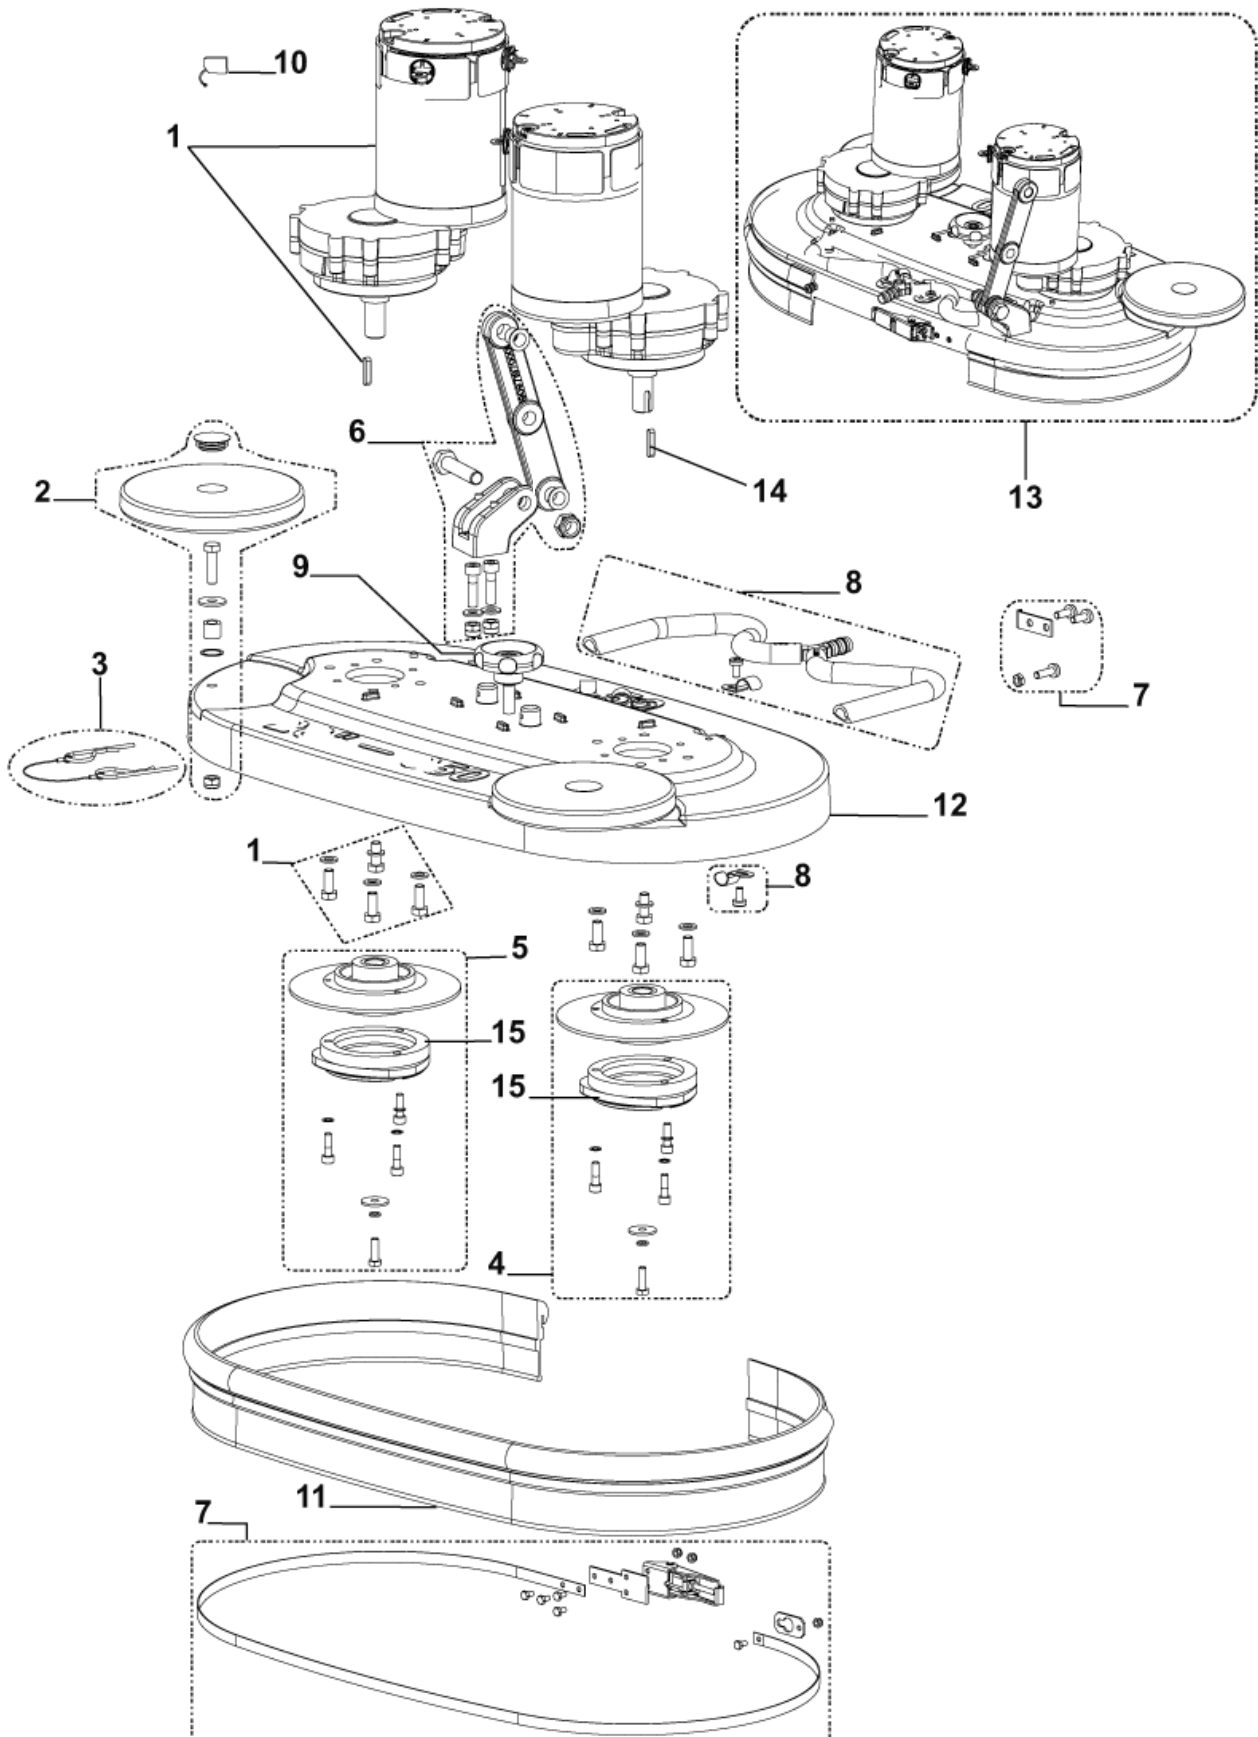

Accessory - Brush deck 600mm/24"

BA 651/BA751/BA751C/BA851

15-05-2012

StyMiste ID

BA65117

37

DECK BRUSH 600MM/24" KIT

Accessory - Brush deck 600mm/24"