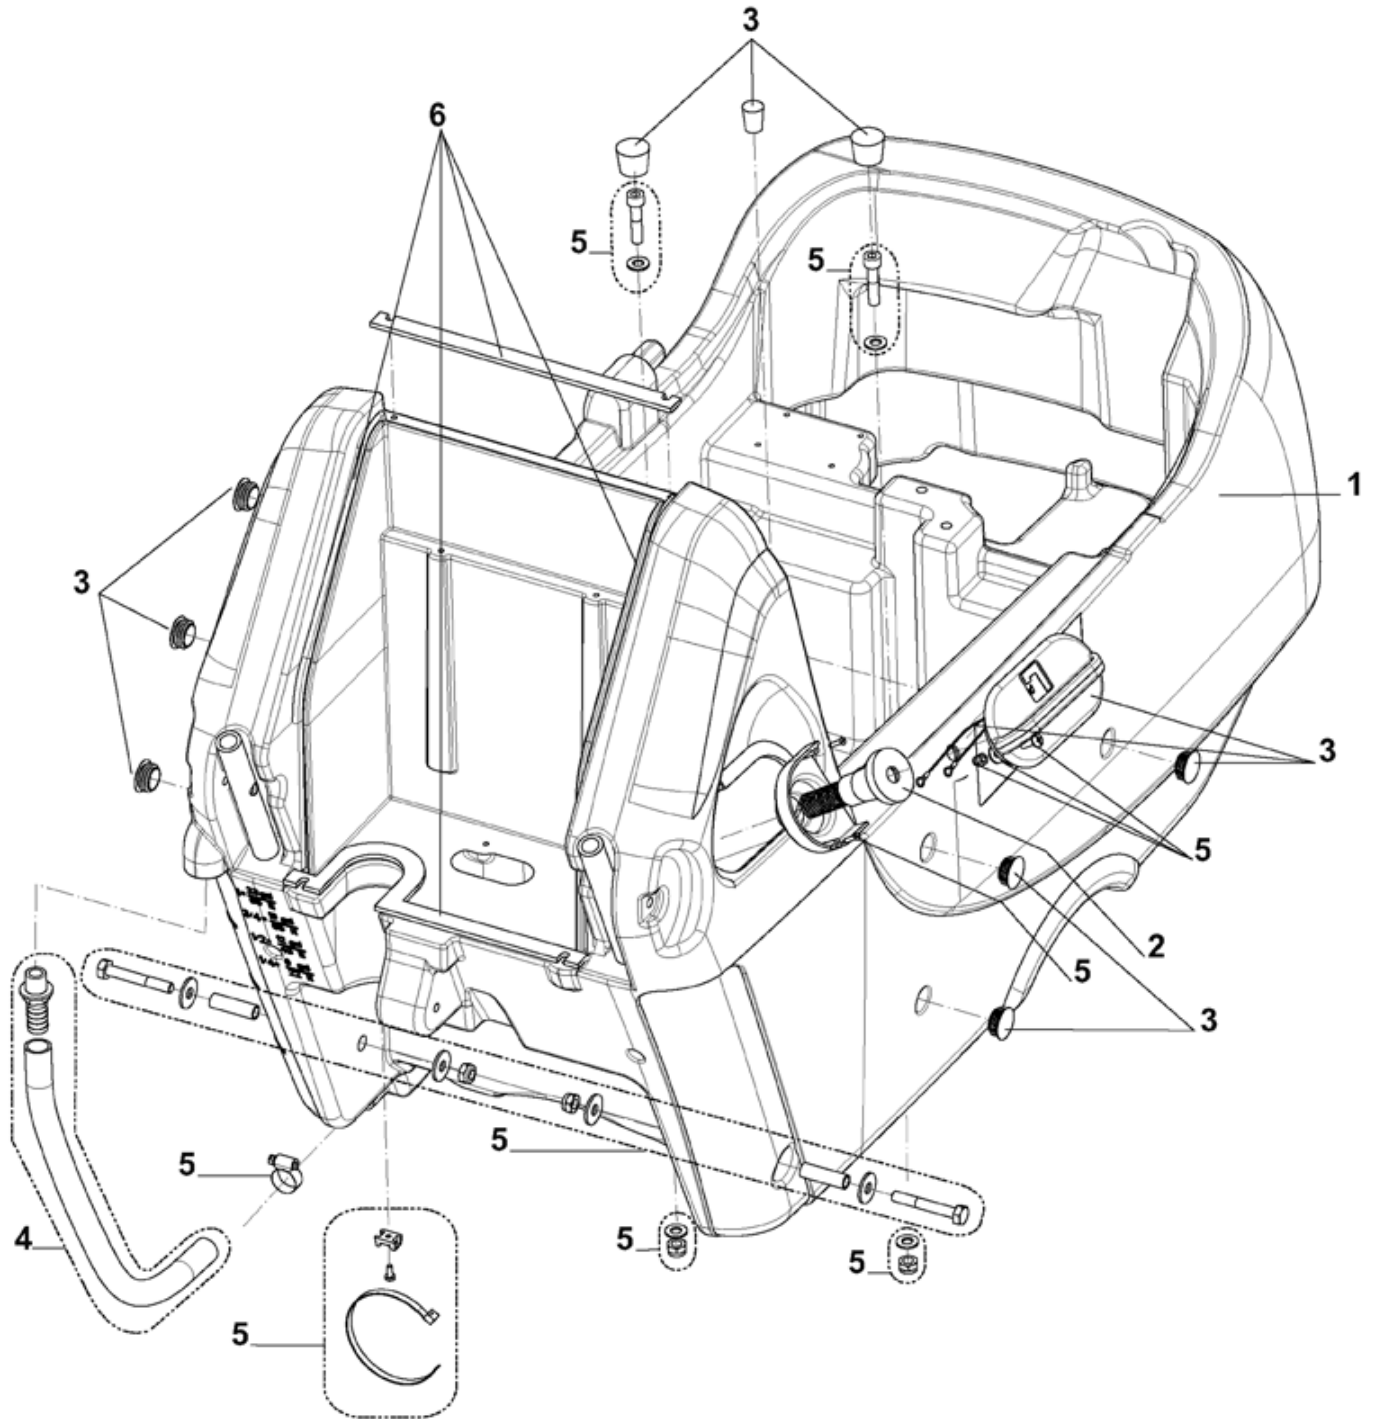

Opløsningstank

BA 651/BA751/BA751C/BA851

15-05-2012

StyMiste ID

BA65101

5

Opløsningstank

BA 651/BA751/BA751C/BA851

15-05-2012

StyMiste ID

BA65101

6

Pos	Vare nr.	Ant	Beskrivelse
0	9098566000	1	SUPPORT SOLUTION TANK KIT TSB IT 2009-029-INST.INSTR.CODE 9098567000
1	9097202000	1	RENTVANDSTANK 85L
2	9097290000	1	PÅFYLDNINGSSLANGE
3	9097616000	1	CAPS SOLUTION TANK KIT
4	9097617000	1	HOSE SOLUTION KIT
5	9097614000	1	HARDWARE SOLUTION TANK KIT
6	9097615000	1	GASKETS SOLUTION TANK KIT