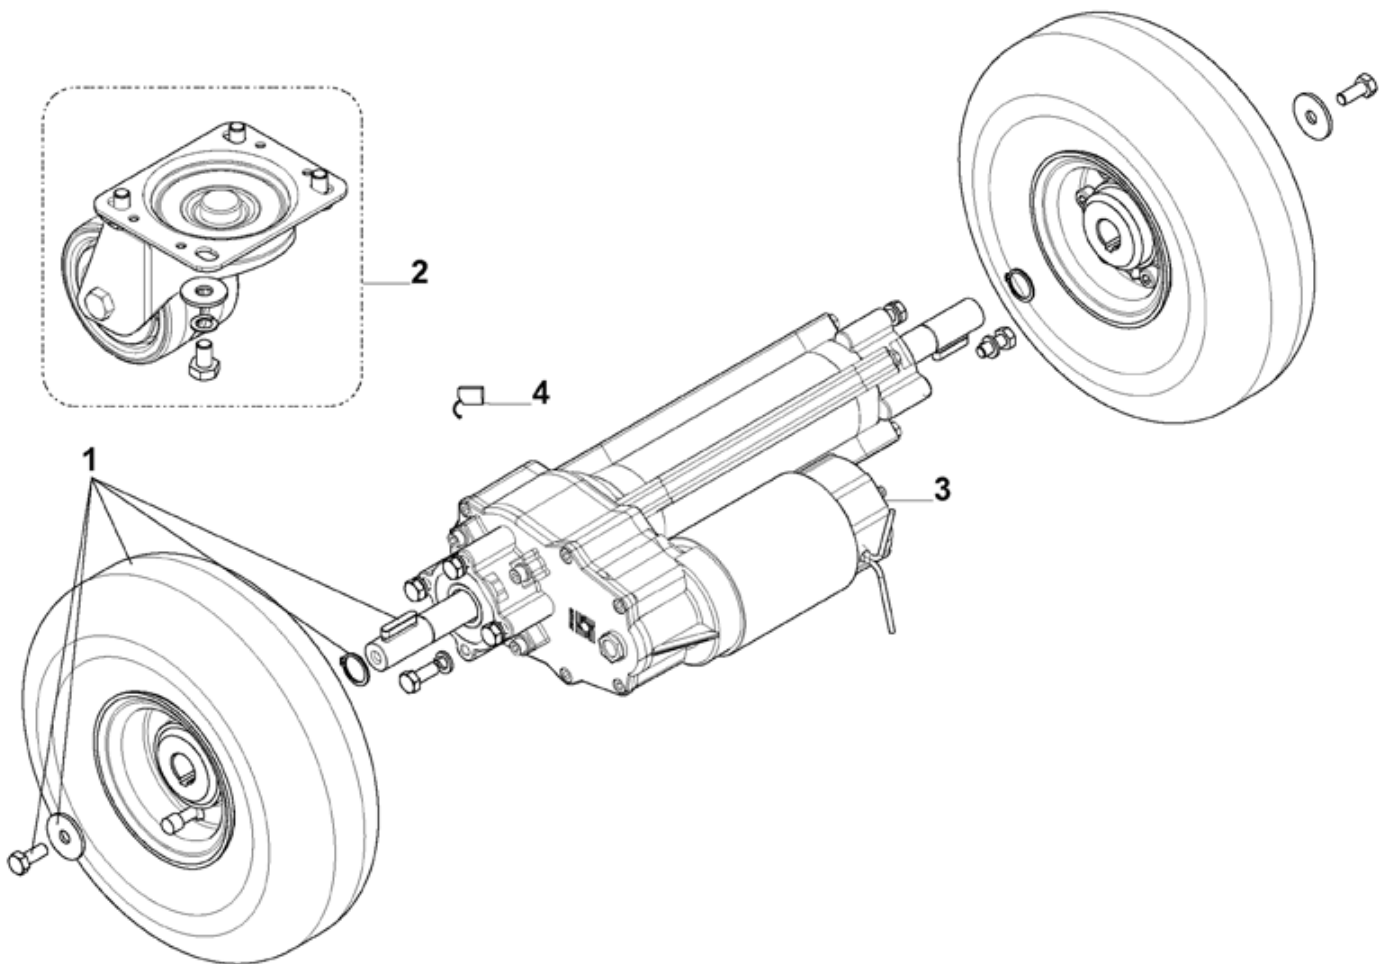

Wheels and drive

BA 651/BA751/BA751C/BA851

15-05-2012

StyMiste ID

BA65104

11

Wheels and drive

BA 651/BA751/BA751C/BA851

15-05-2012

StyMiste ID
BA65104

12

Pos	Vare nr.	Ant	Beskrivelse	
0	909 5511 000	1	BAGHJUL, PU BLØD	OPTION - SINGLE WHEEL CASTOR
1	909 5512 000	1	TRÆKHJUL PU 2STK	OPTION - TWO WHEELS INCLUDED
1	9097620000	2	WHEEL FRONT DRIVE KIT	ONE WHEEL INCLUDED ONLY
2	9097621000	1	WHEEL REAR CASTOR KIT	HARDWARE INCLUDED
3	9097363000	1	MOTOR DRIVE 330W 24V	
4	1464434000	1	BRUSH CARBON KIT 2PCS