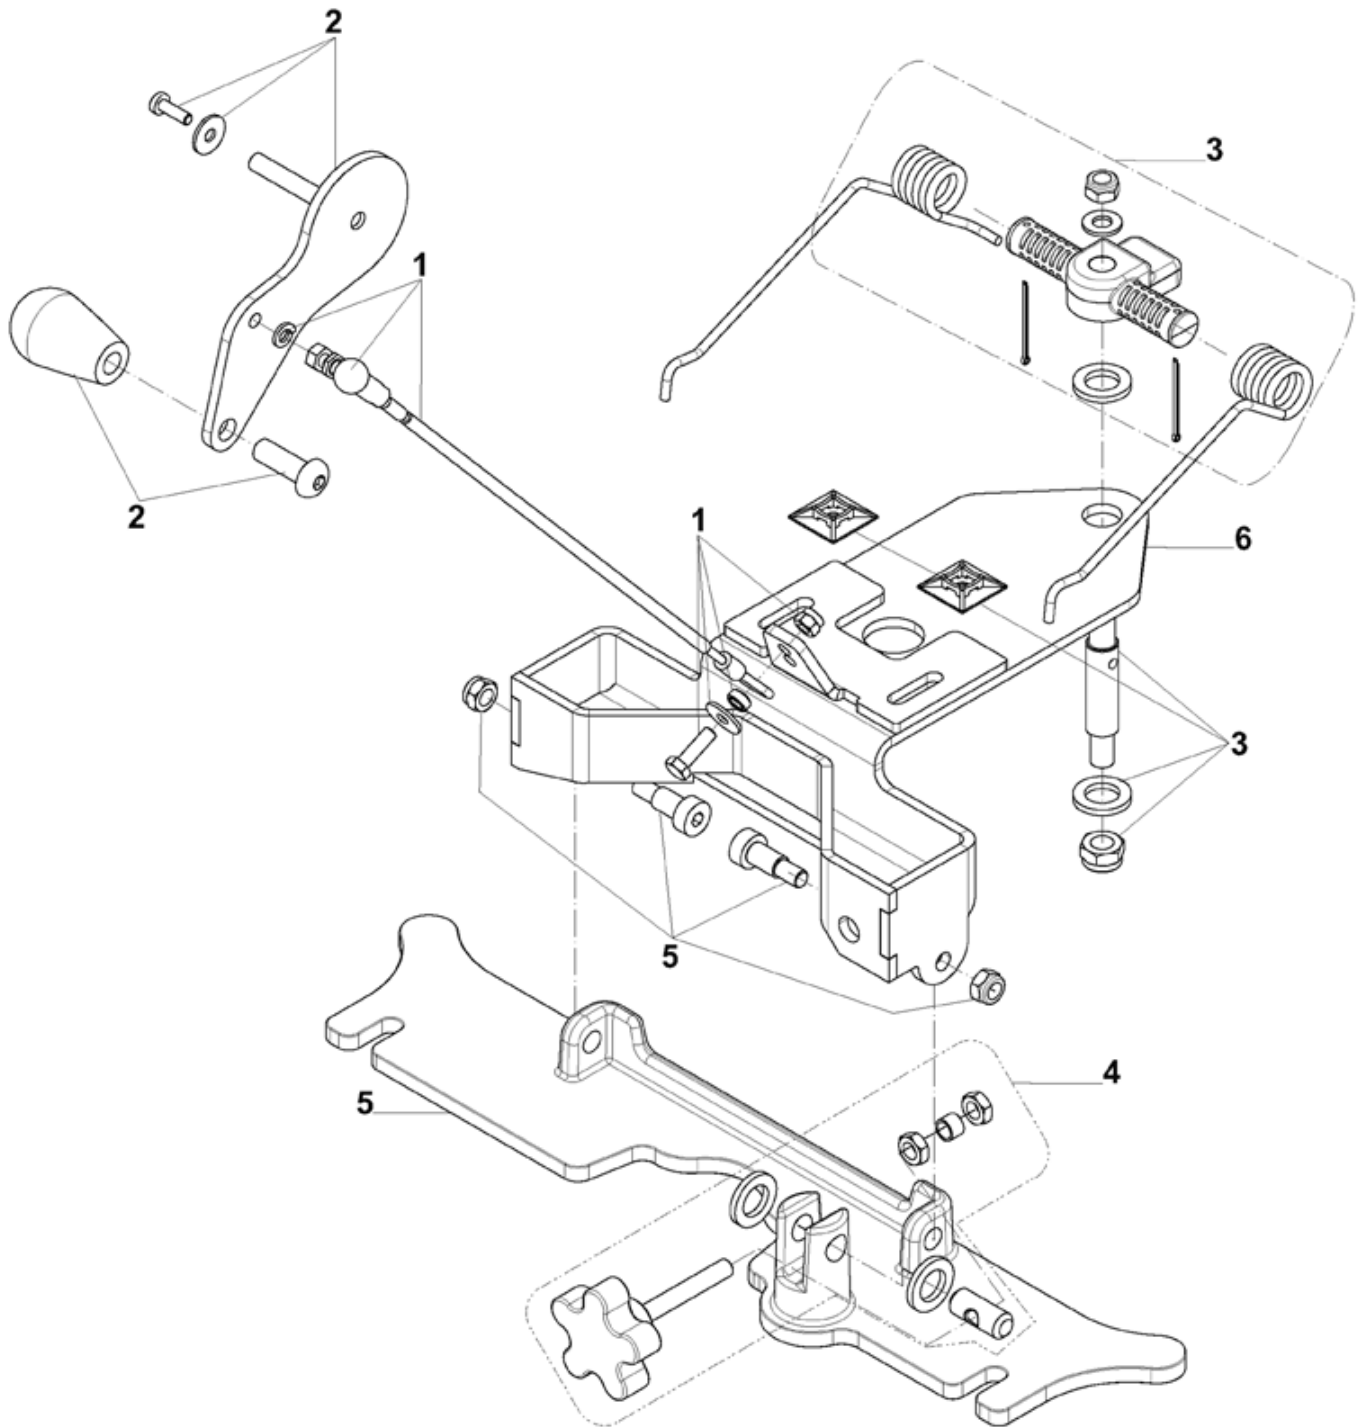

Squeegee holder

BA 651/BA751/BA751C/BA851

15-05-2012

StyMiste ID

BA65107

17

Squeegee holder

BA 651/BA751/BA751C/BA851

15-05-2012

StyMiste ID

BA65107

18

Pos	Vare nr.	Ant	Beskrivelse	
1	9097629000	1	SQUEEGEE LIFTING KIT	
2	9097630000	1	PLADE FOR LØFT AF SUGEFOD	
3	9097631000	1	HARDWARE SQUEEGEE KIT	
4	9097632000	1	HARDWARE SQU.HOLDER FIXIN G KIT	
5	9097633000	1	HOLDER SQUEEGEE FIXING KI T	
5	9098912000	1	PLATE SQUEEGEE SUPPORT KIT	BA 851 STARTING F.S/N 104824209-TSB IT 2010-062
6	9097371000	1	PLATE SQUEEGEE SUPPORT