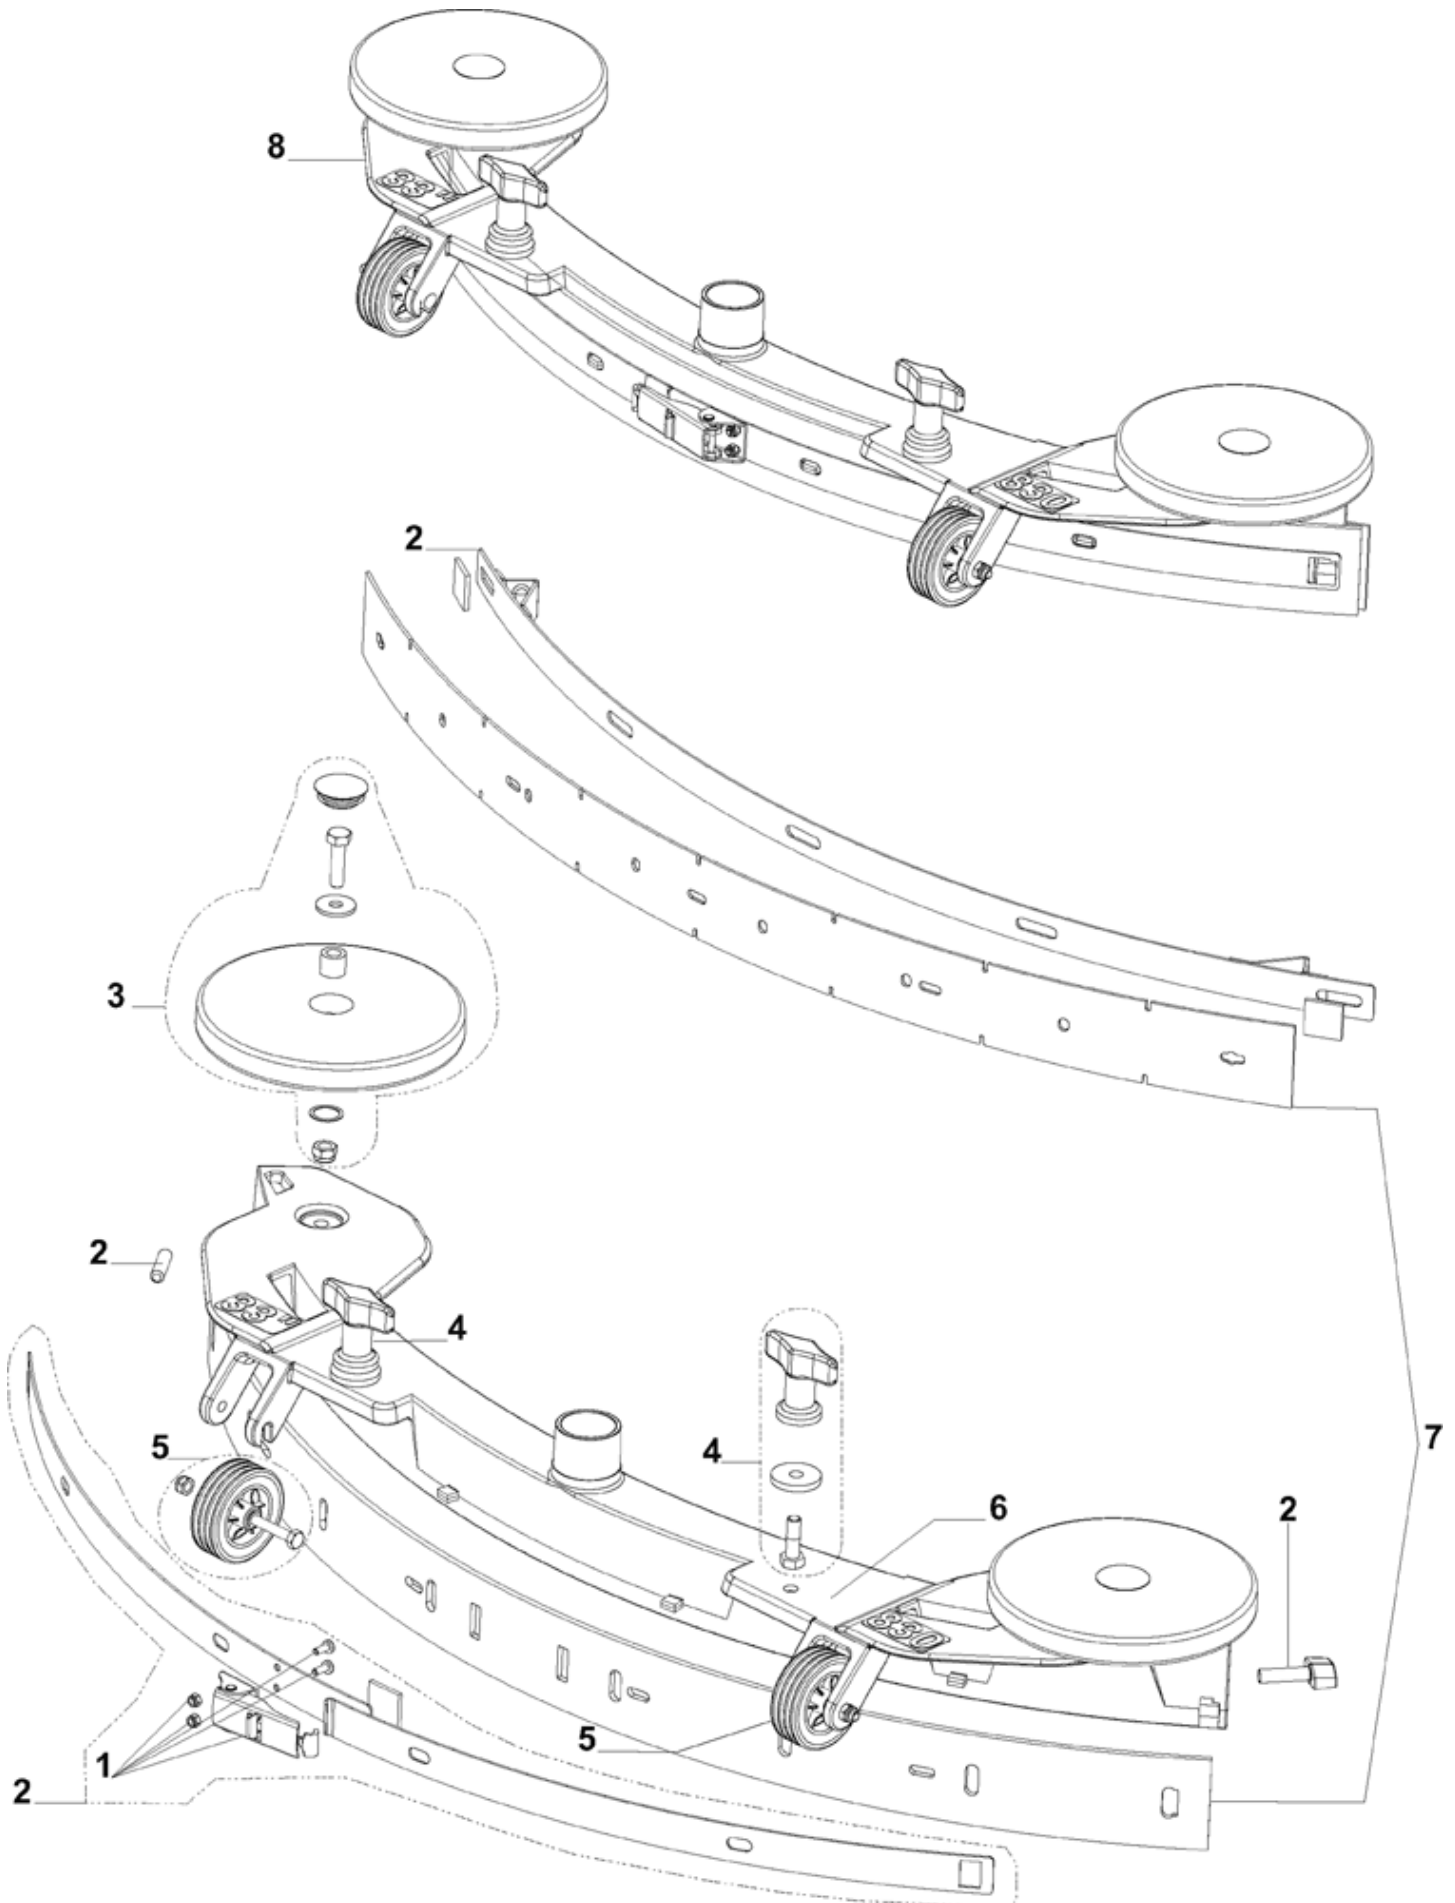

Accessory - Squeegee system 840mm/33"

BA 651/BA751/BA751C/BA851

15-05-2012

StyMiste ID

BA65116

35

Accessory - Squeegee system 840mm/33"

BA 651/BA751/BA751C/BA851